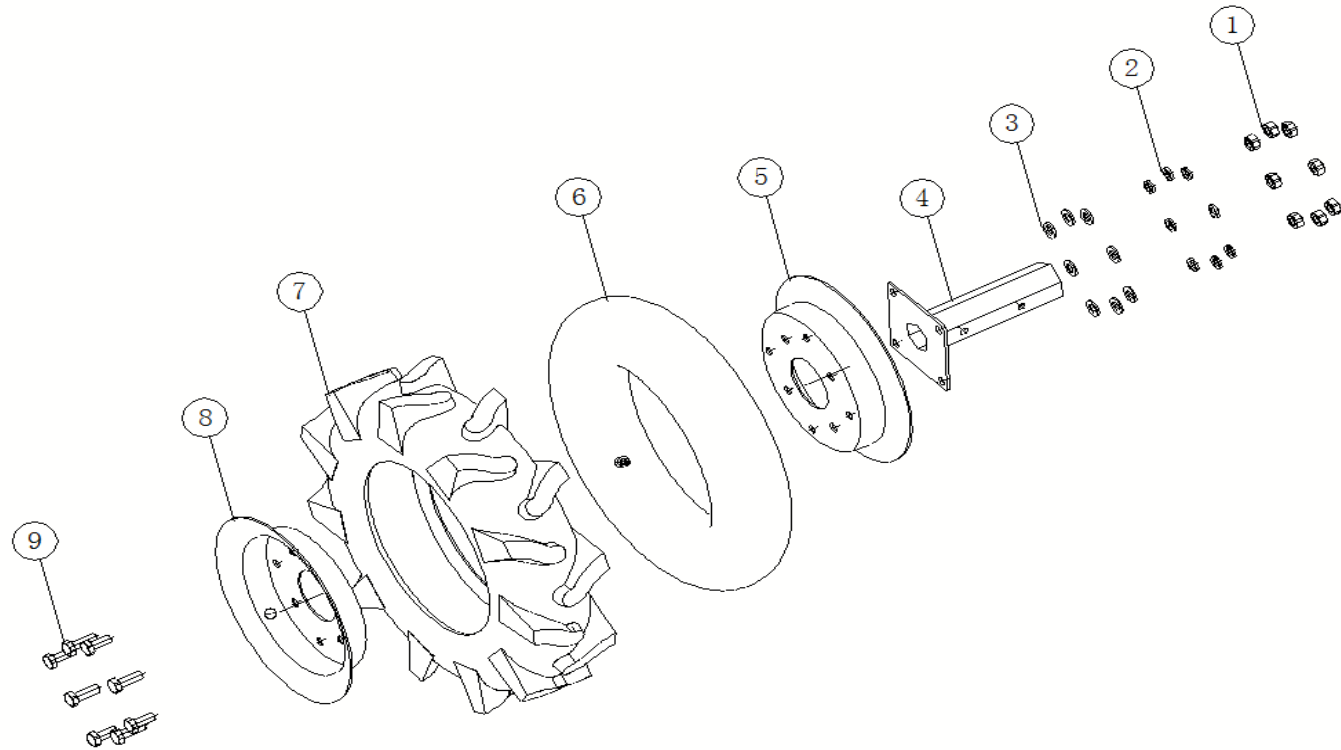

5	34006-00109-00	R-type split pin	pcs	2				
6	30121-00029-00	Hexagon nut	pcs	40				
7	30139-00024-00	Spring washer	pcs	40				
8	30136-00240-00	Flat washer	pcs	40				
9	30106-00017-00	Full thread hexagon head bolt	pcs	40