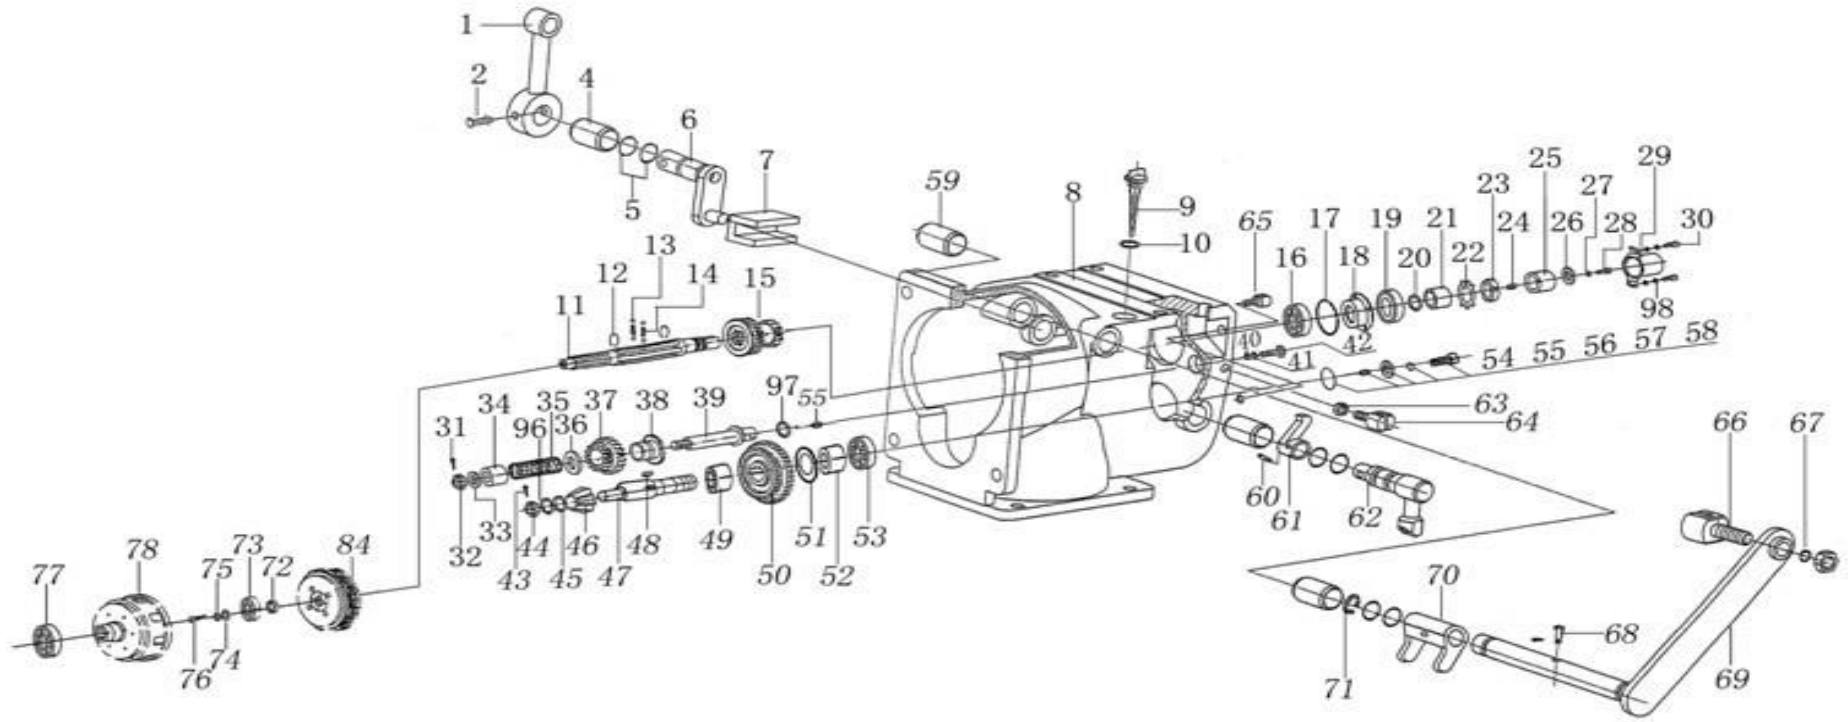

SCHEMĂ EXPLODATĂ

BTA-10SG

BTA-10SG SPARE PARTS LIST

Series No.	Part Code	English Name	Unit	Quantity for One Unit	Order Quantity	Unit Price	Total Amount	Note
1	30121-00029-00	Hexagon nut	pcs	4				
2	30139-00024-00	Spring washer	pcs	4				
3	30136-00240-00	Flat washer	pcs	4				
4	30101-00744-00	Hexagon flange bolt	pcs	4				
5	33706-00138-00	Armrest seat	pcs	1				
6	33706-00148-00	Middle section of handrail	pcs	1				
7	30100-00144-00	Hexagon headed bolt	pcs	1				
8	33707-00073-00	Clutch cable	pcs	1				
9	33015-00163-00	Handle rubber sleeve	pcs	2				
10	33705-00021-00	Clutch handle	pcs	1				

SHIFT GEAR PARTS

Series No.	Part Code	English Name	Unit	Quantity for One Unit	Order Quantity	Unit Price	Total Amount	Note
1	33713-00016-00	Shift arm	pcs	1				
2	34006-00124-00	B-pin	pcs	1				
3	34006-00139-00	cotter pin	pcs	1				
4	34032-00071-00	Shift bushing	pcs	6				

Series No.	Part Code	English Name	Unit	Quantity for One Unit	Order Quantity	Unit Price	Total Amount	Note
1	30121-00029-00	Hexagon nut	pcs	16				
2	30139-00024-00	Spring washer	pcs	16				
3	30136-00240-00	Flat washer	pcs	16				
4	34031-00123-00	Wheel axle	pcs	2				
5	20134-00335-00	Inner hub	pcs	2				
6	20134-00214-00	Inner tube	pcs	2				
7	20134-00293-00	tyre	pcs	2				
8	20134-00336-00	Outer hub	pcs	2				
9	30106-00002-01	Full thread hexagon head bolt	pcs	16				