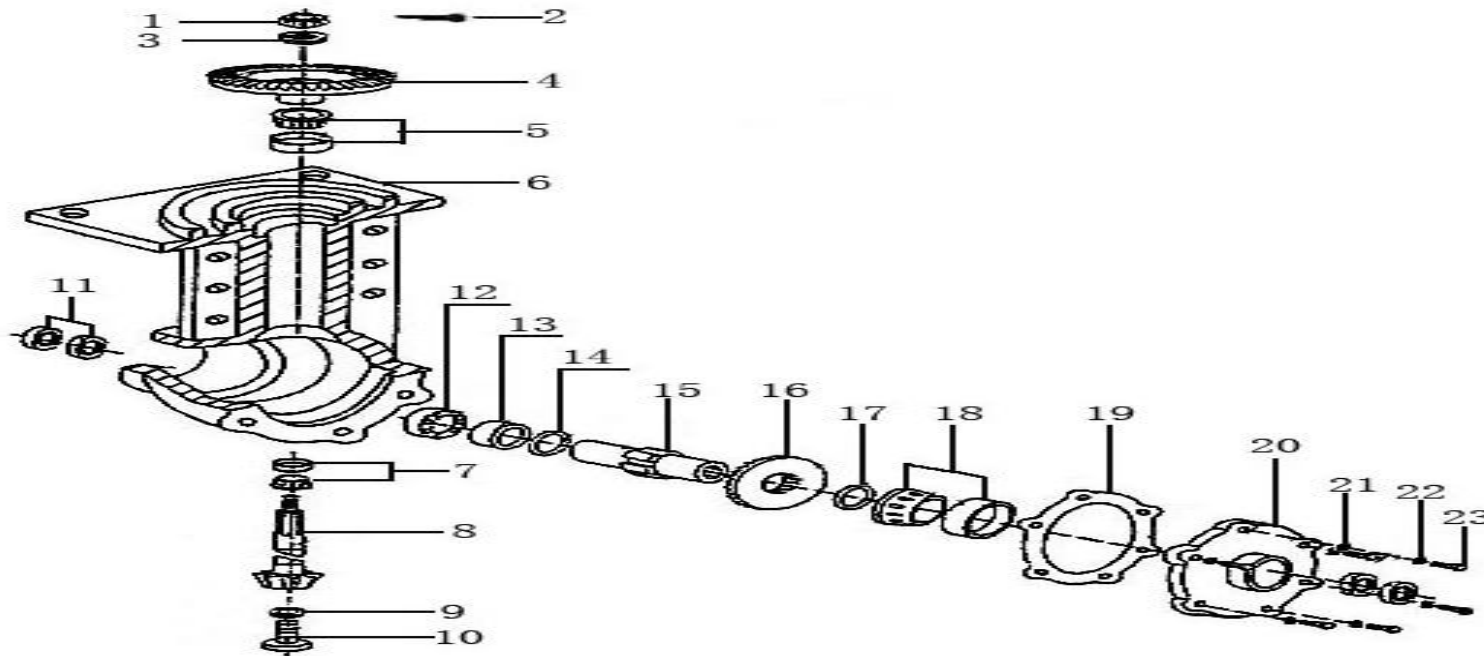

71	30150-00089-00	External Circlips	pcs	1				
72	30136-00248-00	Non standard gasket	pcs	1				
73	30141-00187-00	Deep groove ball bearing	pcs	1				
74	30136-00284-00	Flat washer	pcs	1				
75	33301-00016-00	External serrated lock washer	pcs	1				
76	30101-00720-00	Hexagon flange bolt	pcs	1				
77	30141-00181-00	Deep groove ball bearing	pcs	1				
78	33714-00010-00	Clutch housing	pcs	1				
84	33714-00006-00	Clutch core	pcs	1				
96	30136-00326-00	Driving bevel gear washer	pcs	1				
97	30152-00313-00	O-ring seal	pcs	4				

TRANSMISSION CASE PARTS

Series No.	Part Code	English Name	Unit	Quantity for One Unit	Order Quantity	Unit Price	Total Amount	Note
1	30121-00080-00	Slotted Hex Nut	pc	1