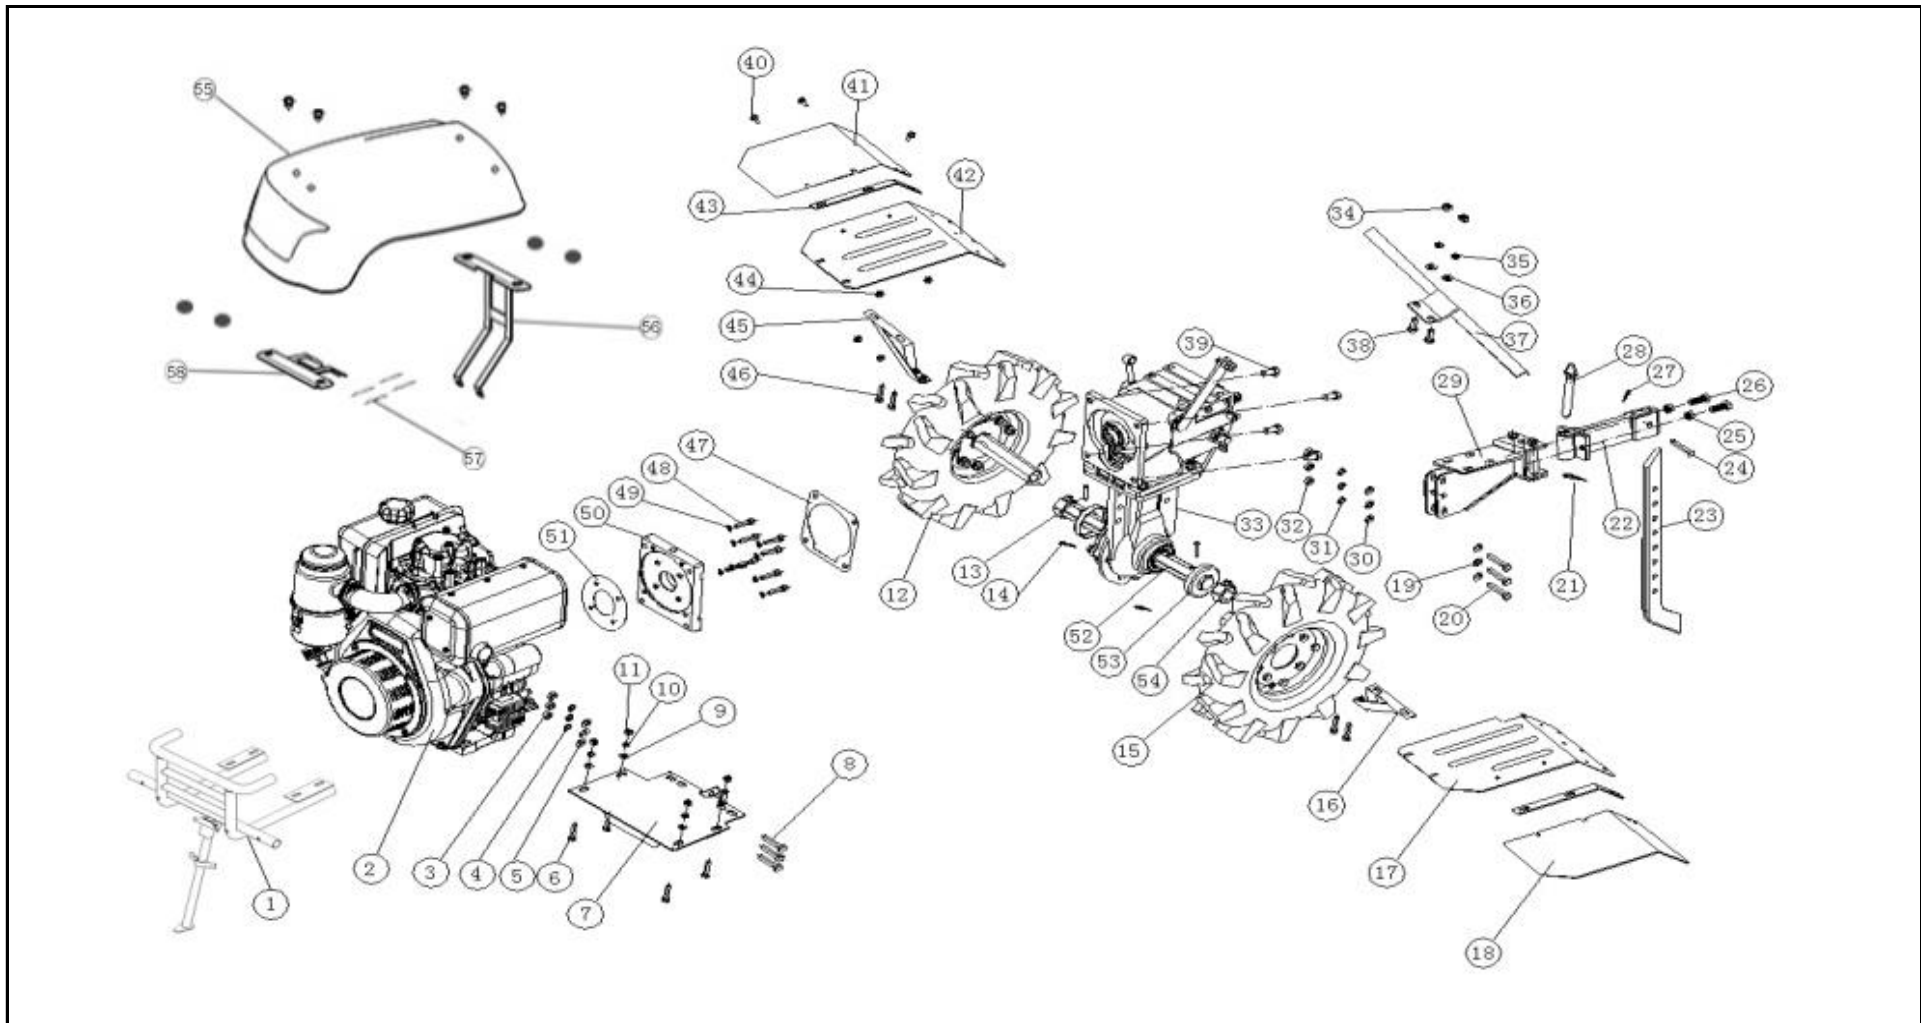

Series No.	Part Code	English Name	Unit	Quantity for One Unit	Order Quantity	Unit Price	Total Amount	Note