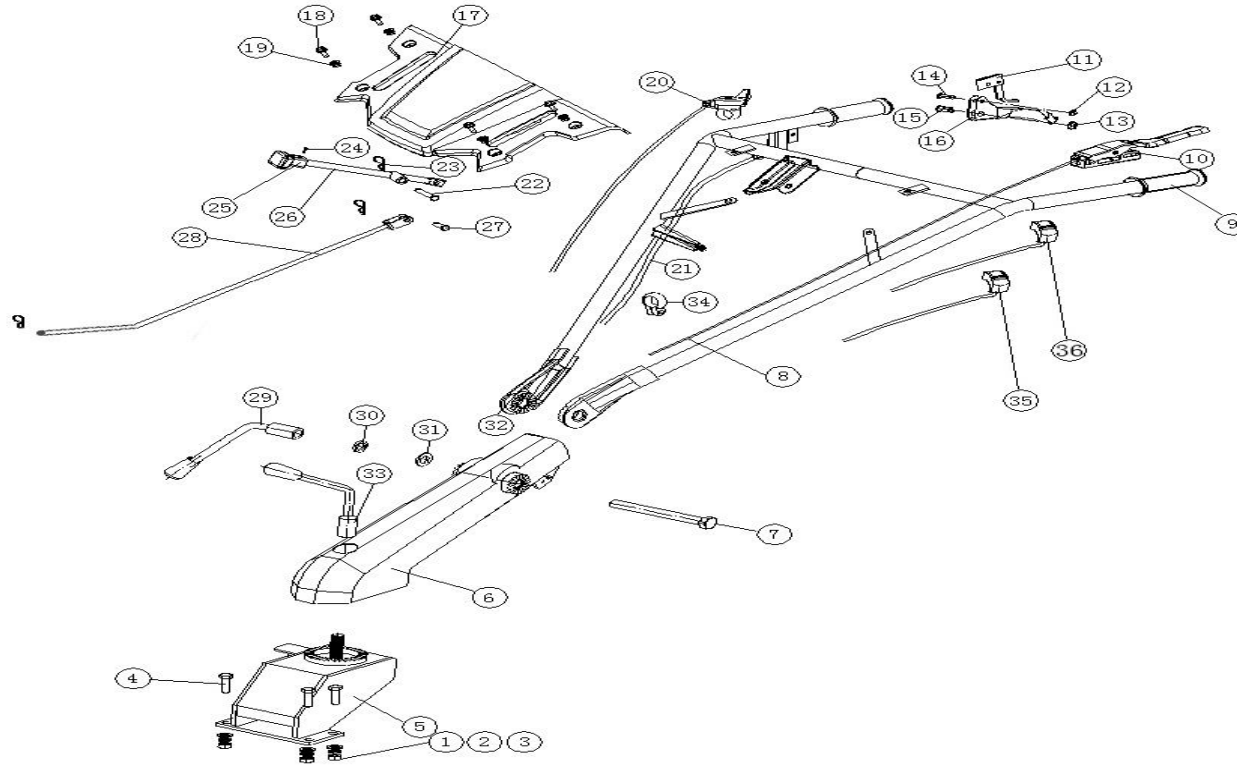

SCHEMĂ EXPLODATĂ

BTA-10SG

BTA-10SG SPARE PARTS LIST

Series No.	Part Code	English Name	Unit	Quantity for One Unit	Order Quantity	Unit Price	Total Amount	Note
1	30121-00029-00	Hexagon nut	pcs	4				
2	30139-00024-00	Spring washer	pcs	4				
3	30136-00240-00	Flat washer	pcs	4				
4	30101-00744-00	Hexagon flange bolt	pcs	4				
5	33706-00138-00	Armrest seat	pcs	1				
6	33706-00148-00	Middle section of handrail	pcs	1				
7	30100-00144-00	Hexagon headed bolt	pcs	1				
8	33707-00073-00	Clutch cable	pcs	1				
9	33015-00163-00	Handle rubber sleeve	pcs	2				
10	33705-00021-00	Clutch handle	pcs	1				

SHIFT GEAR PARTS

Series No.	Part Code	English Name	Unit	Quantity for One Unit	Order Quantity	Unit Price	Total Amount	Note
1	33713-00016-00	Shift arm	pcs	1				
2	34006-00124-00	B-pin	pcs	1				
3	34006-00139-00	cotter pin	pcs	1				
4	34032-00071-00	Shift bushing	pcs	6				

Series No.	Part Code	English Name	Unit	Quantity for One Unit	Order Quantity	Unit Price	Total Amount	Note
1	30121-00029-00	Hexagon nut	pcs	16				
2	30139-00024-00	Spring washer	pcs	16				
3	30136-00240-00	Flat washer	pcs	16				
4	34031-00123-00	Wheel axle	pcs	2				
5	20134-00335-00	Inner hub	pcs	2				
6	20134-00214-00	Inner tube	pcs	2				
7	20134-00293-00	tyre	pcs	2				
8	20134-00336-00	Outer hub	pcs	2				
9	30106-00002-01	Full thread hexagon head bolt	pcs	16				