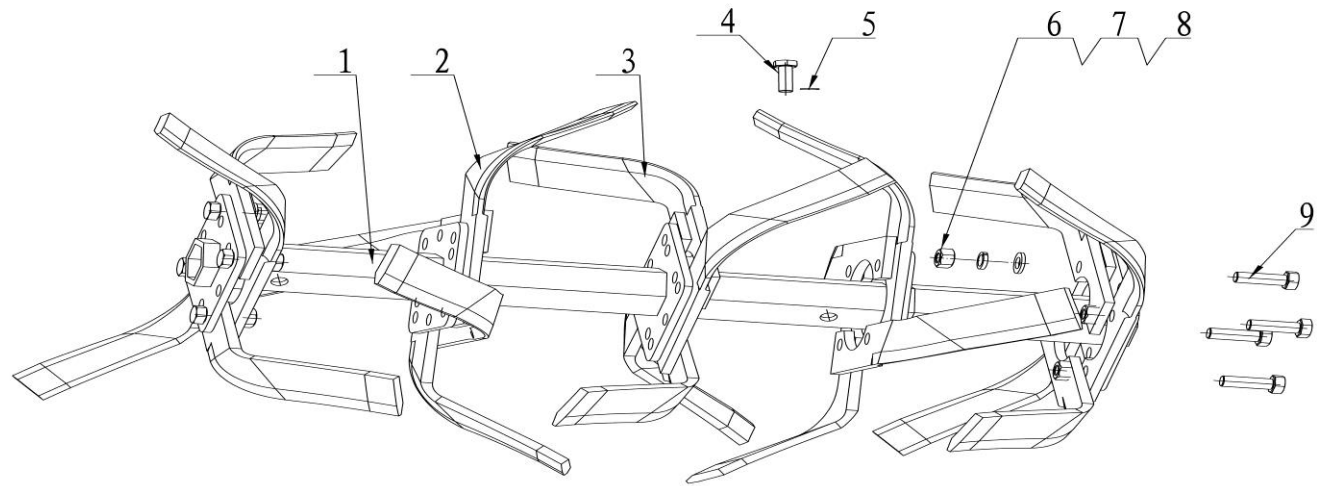

Series No.	Part Code	English Name	Unit	Quantity for One Unit	Order Quantity	Unit Price	Total Amount	Note
1	33709-00076-00	Four piece five group cutter barrel assembly	pcs	2				
2	33709-00025-00	Left blade of dry land machete	pcs	20				
3	33709-00017-00	Right blade of dry land machete	pcs	20				
4	34006-00106-00	B-pin	pcs	2